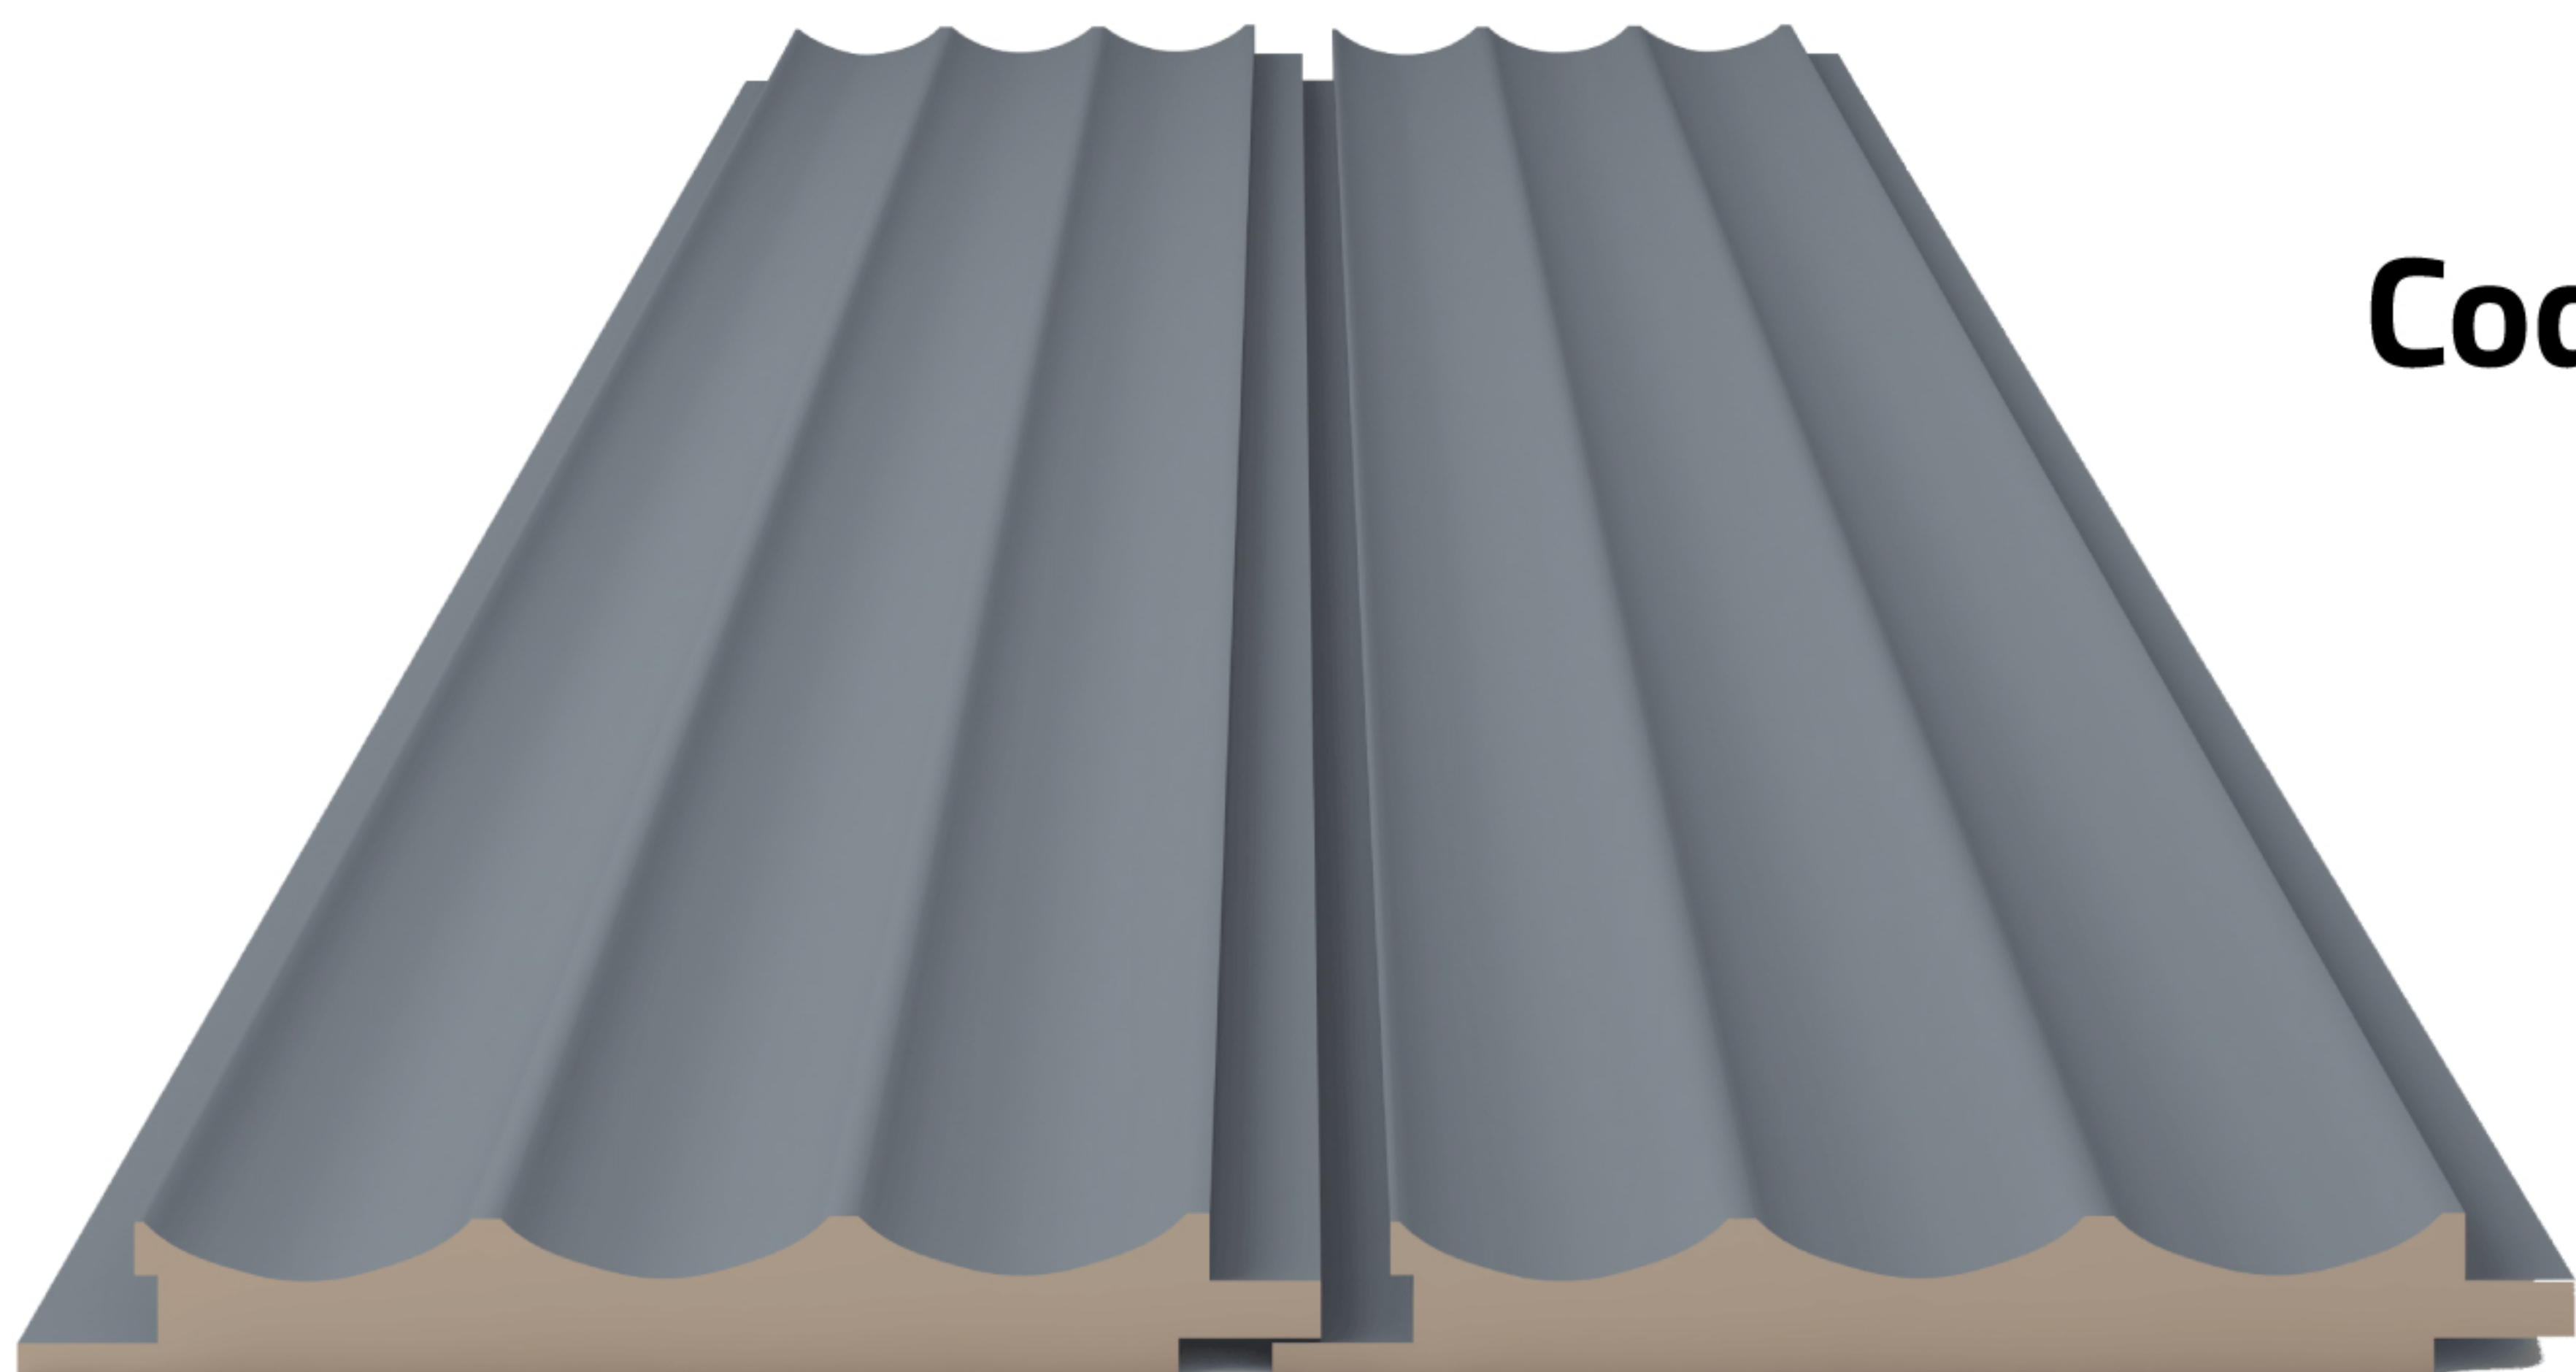

WALL PANELS
CATALOGUE
EGYPT WOOD
Working together

Wall paneling stands as a remarkably versatile design element, wielding the power to metamorphose the ambiance of any space it graces. The extensive variety of materials, textures, and finishes within reach empowers homeowners to curate a fully customized, visually arresting environment.

Size :

Width : 4.8in / 121mm

Length : 110.2in / 28000mm

Thicknes : 110.2in / 2800mm

Code: 012p737

Code : 010p726

Code : 012p726

Code: 014P726

size:

width: 140mm

length: 110.2in / 2800mm

thickness: 18mm

Code : P231

Size :

Width : 4.8in / 121mm

Length : 110.2in / 28000mm

Thicknes : 110.2in / 2800mm

Code: p375

size :

width: 4.8in / 121mm

length : 110.2in / 2800mm

thickness : 110.2in / 2800mm

Code: p248

Code: p239