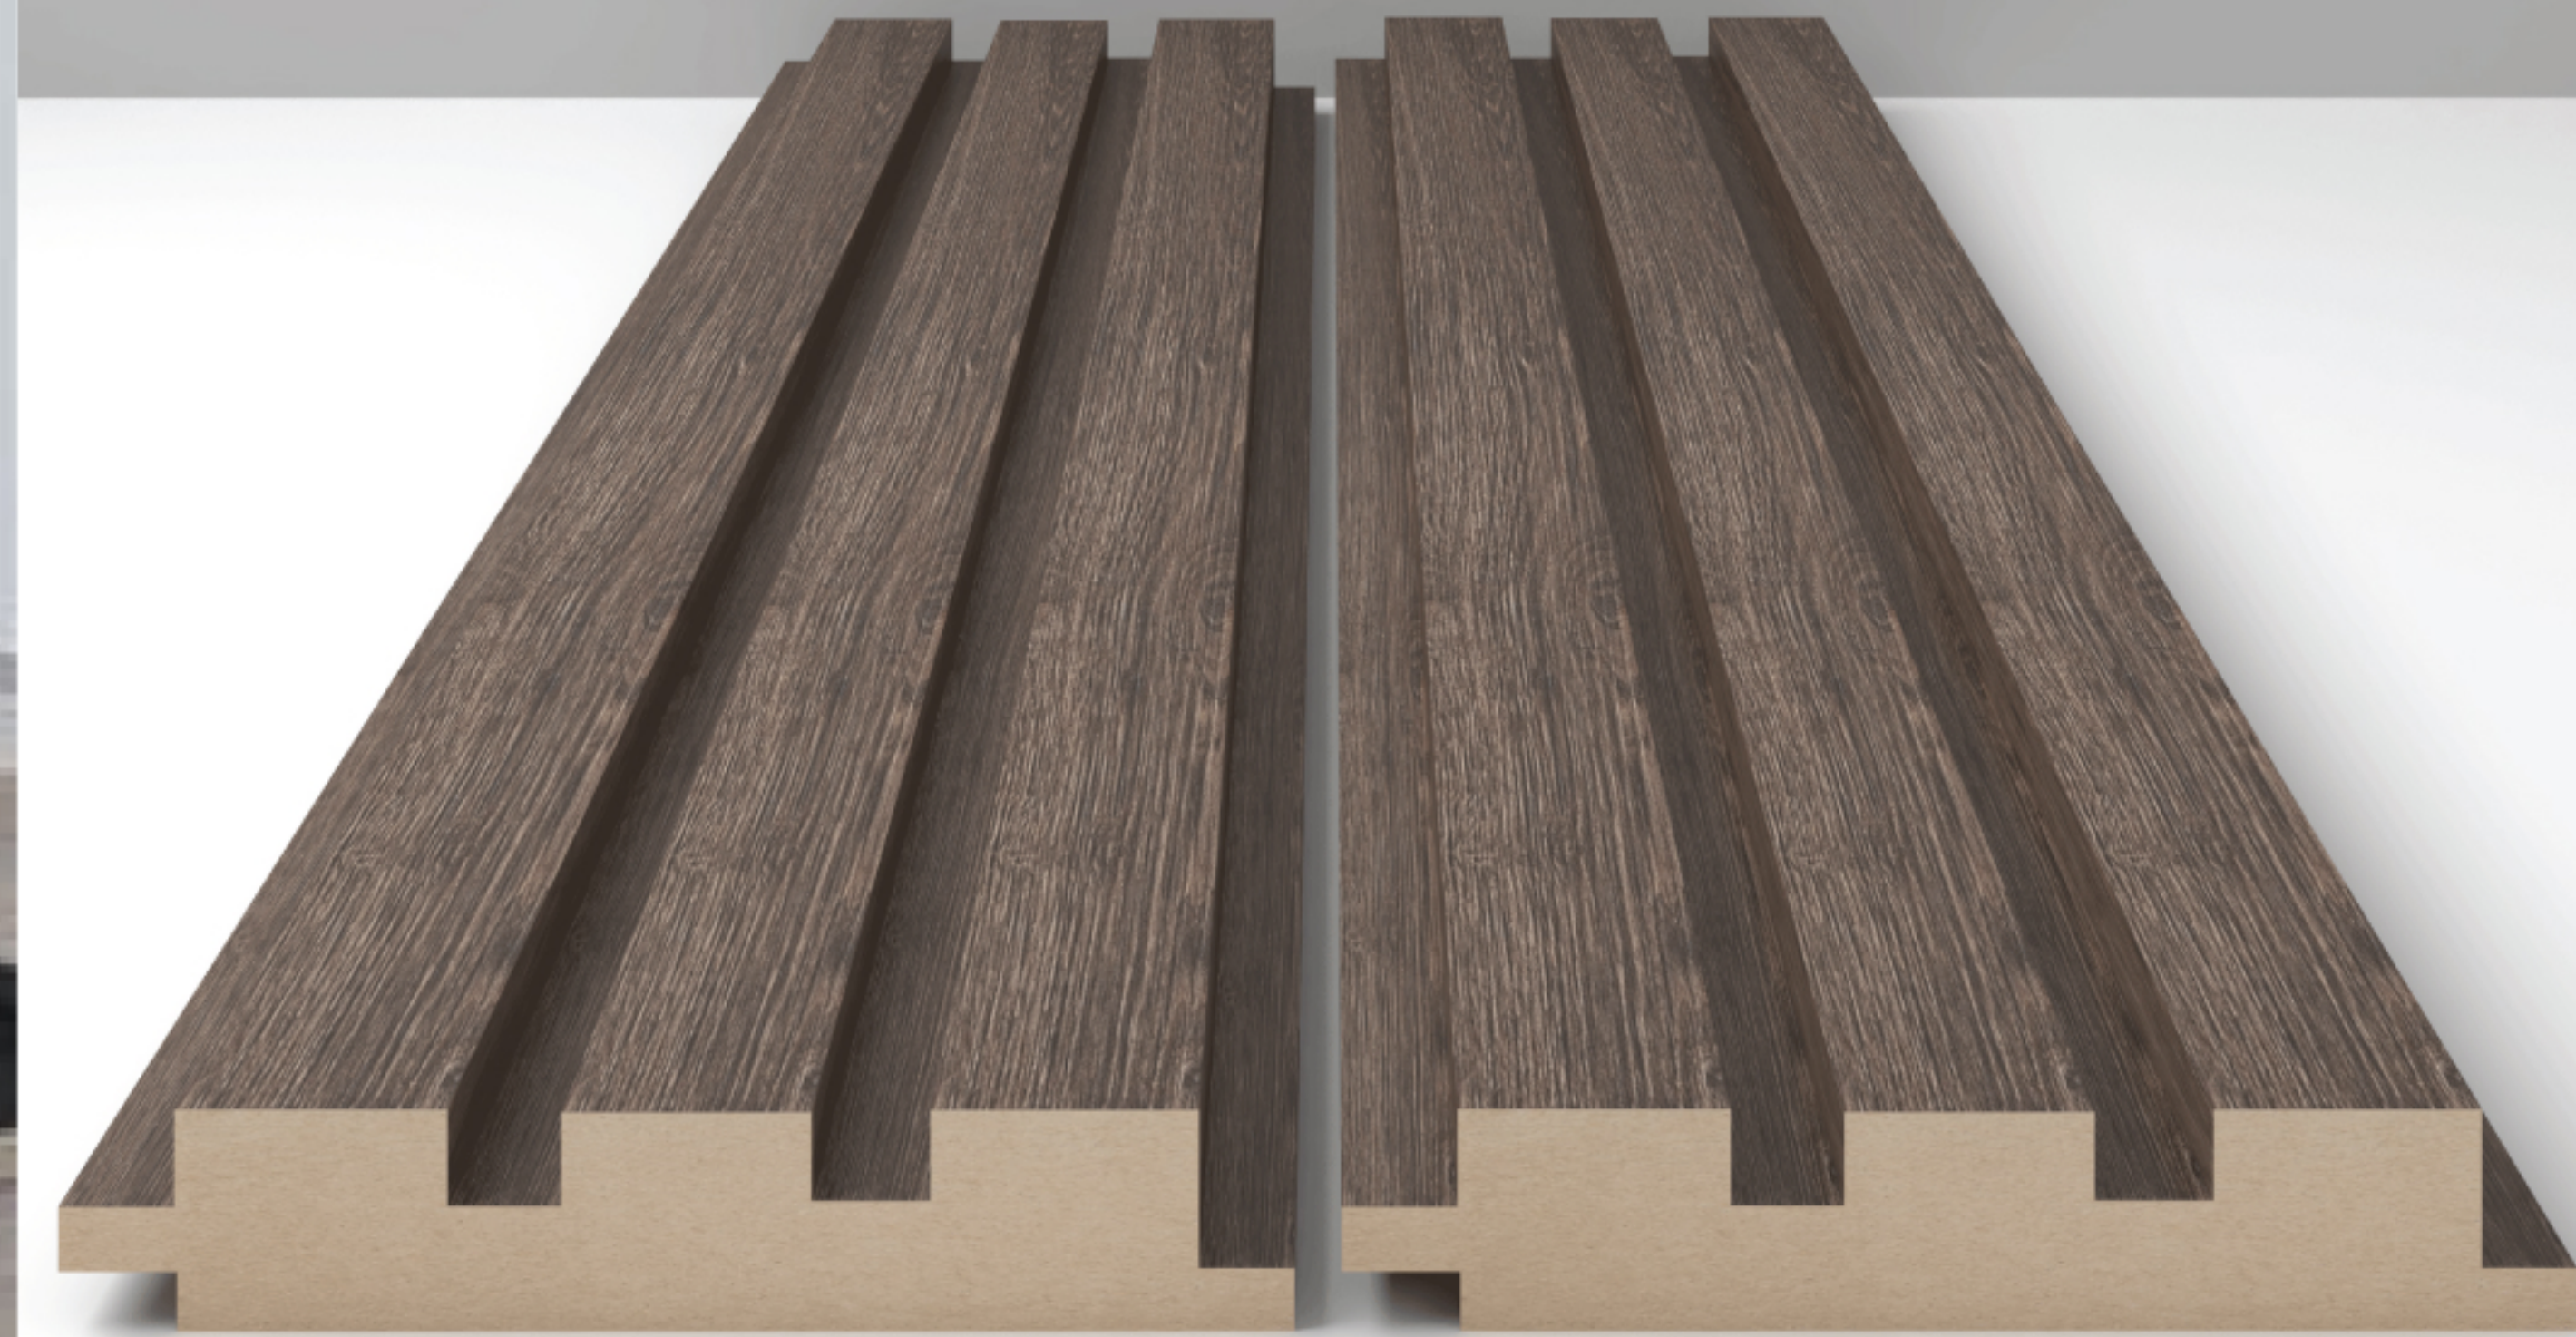

Thicknes : 110.2in / 2800mm

Code: p375

size :

width: 4.8in / 121mm

length : 110.2in / 2800mm

thickness : 110.2in / 2800mm

Code: p248

Code: p239